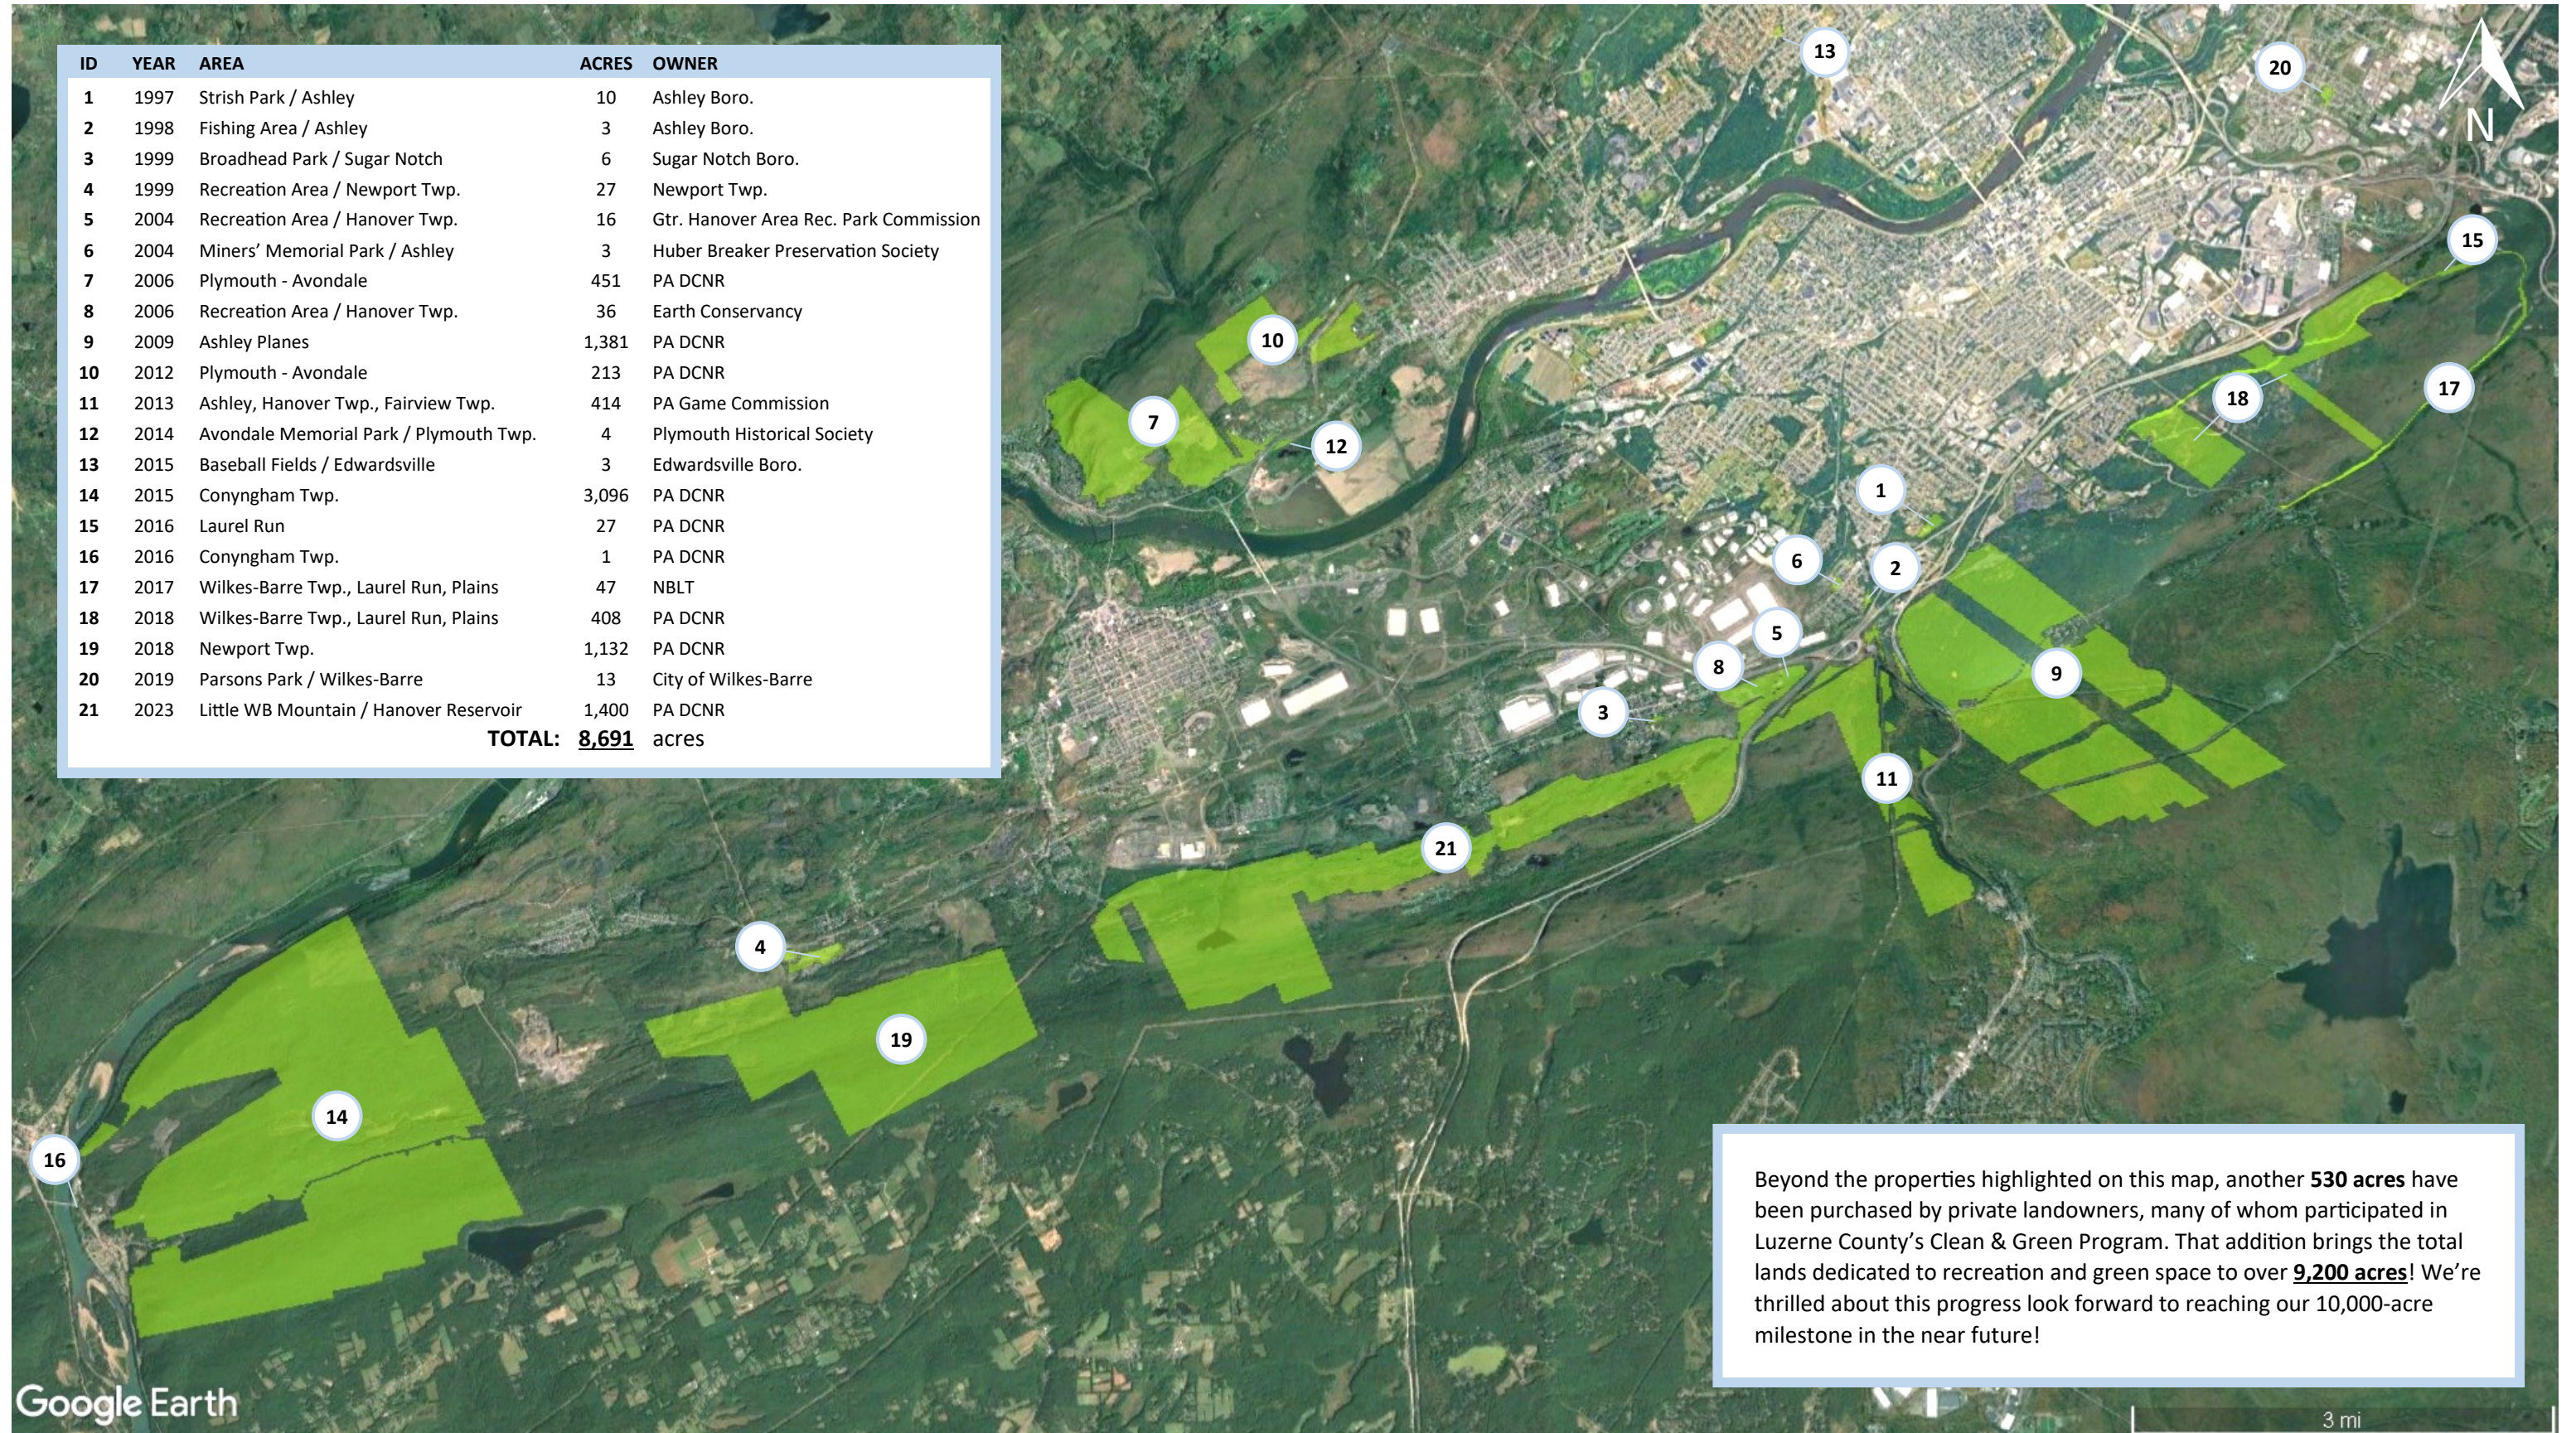

ID	YEAR	AREA	ACRES	OWNER
1	1997	Strish Park / Ashley	10	Ashley Boro.
2	1998	Fishing Area / Ashley	3	Ashley Boro.
3	1999	Broadhead Park / Sugar Notch	6	Sugar Notch Boro.
4	1999	Recreation Area / Newport Twp.	27	Newport Twp.
5	2004	Recreation Area / Hanover Twp.	16	Gtr. Hanover Area Rec. Park Commission
6	2004	Miners' Memorial Park / Ashley	3	Huber Breaker Preservation Society
7	2006	Plymouth - Avondale	451	PA DCNR
8	2006	Recreation Area / Hanover Twp.	36	Earth Conservancy
9	2009	Ashley Planes	1,381	PA DCNR
10	2012	Plymouth - Avondale	213	PA DCNR
11	2013	Ashley, Hanover Twp., Fairview Twp.	414	PA Game Commission
12	2014	Avondale Memorial Park / Plymouth Twp.	4	Plymouth Historical Society
13	2015	Baseball Fields / Edwardsville	3	Edwardsville Boro.
14	2015	Conyngham Twp.	3,096	PA DCNR
15	2016	Laurel Run	27	PA DCNR
16	2016	Conyngham Twp.	1	PA DCNR
17	2017	Wilkes-Barre Twp., Laurel Run, Plains	47	NBLT
18	2018	Wilkes-Barre Twp., Laurel Run, Plains	408	PA DCNR
19	2018	Newport Twp.	1,132	PA DCNR
20	2019	Parsons Park / Wilkes-Barre	13	City of Wilkes-Barre
21	2023	Little WB Mountain / Hanover Reservoir	1,400	PA DCNR
TOTAL:			8,691	acres

Beyond the properties highlighted on this map, another **530 acres** have been purchased by private landowners, many of whom participated in Luzerne County's Clean & Green Program. That addition brings the total lands dedicated to recreation and green space to over **9,200 acres!** We're thrilled about this progress look forward to reaching our 10,000-acre milestone in the near future!