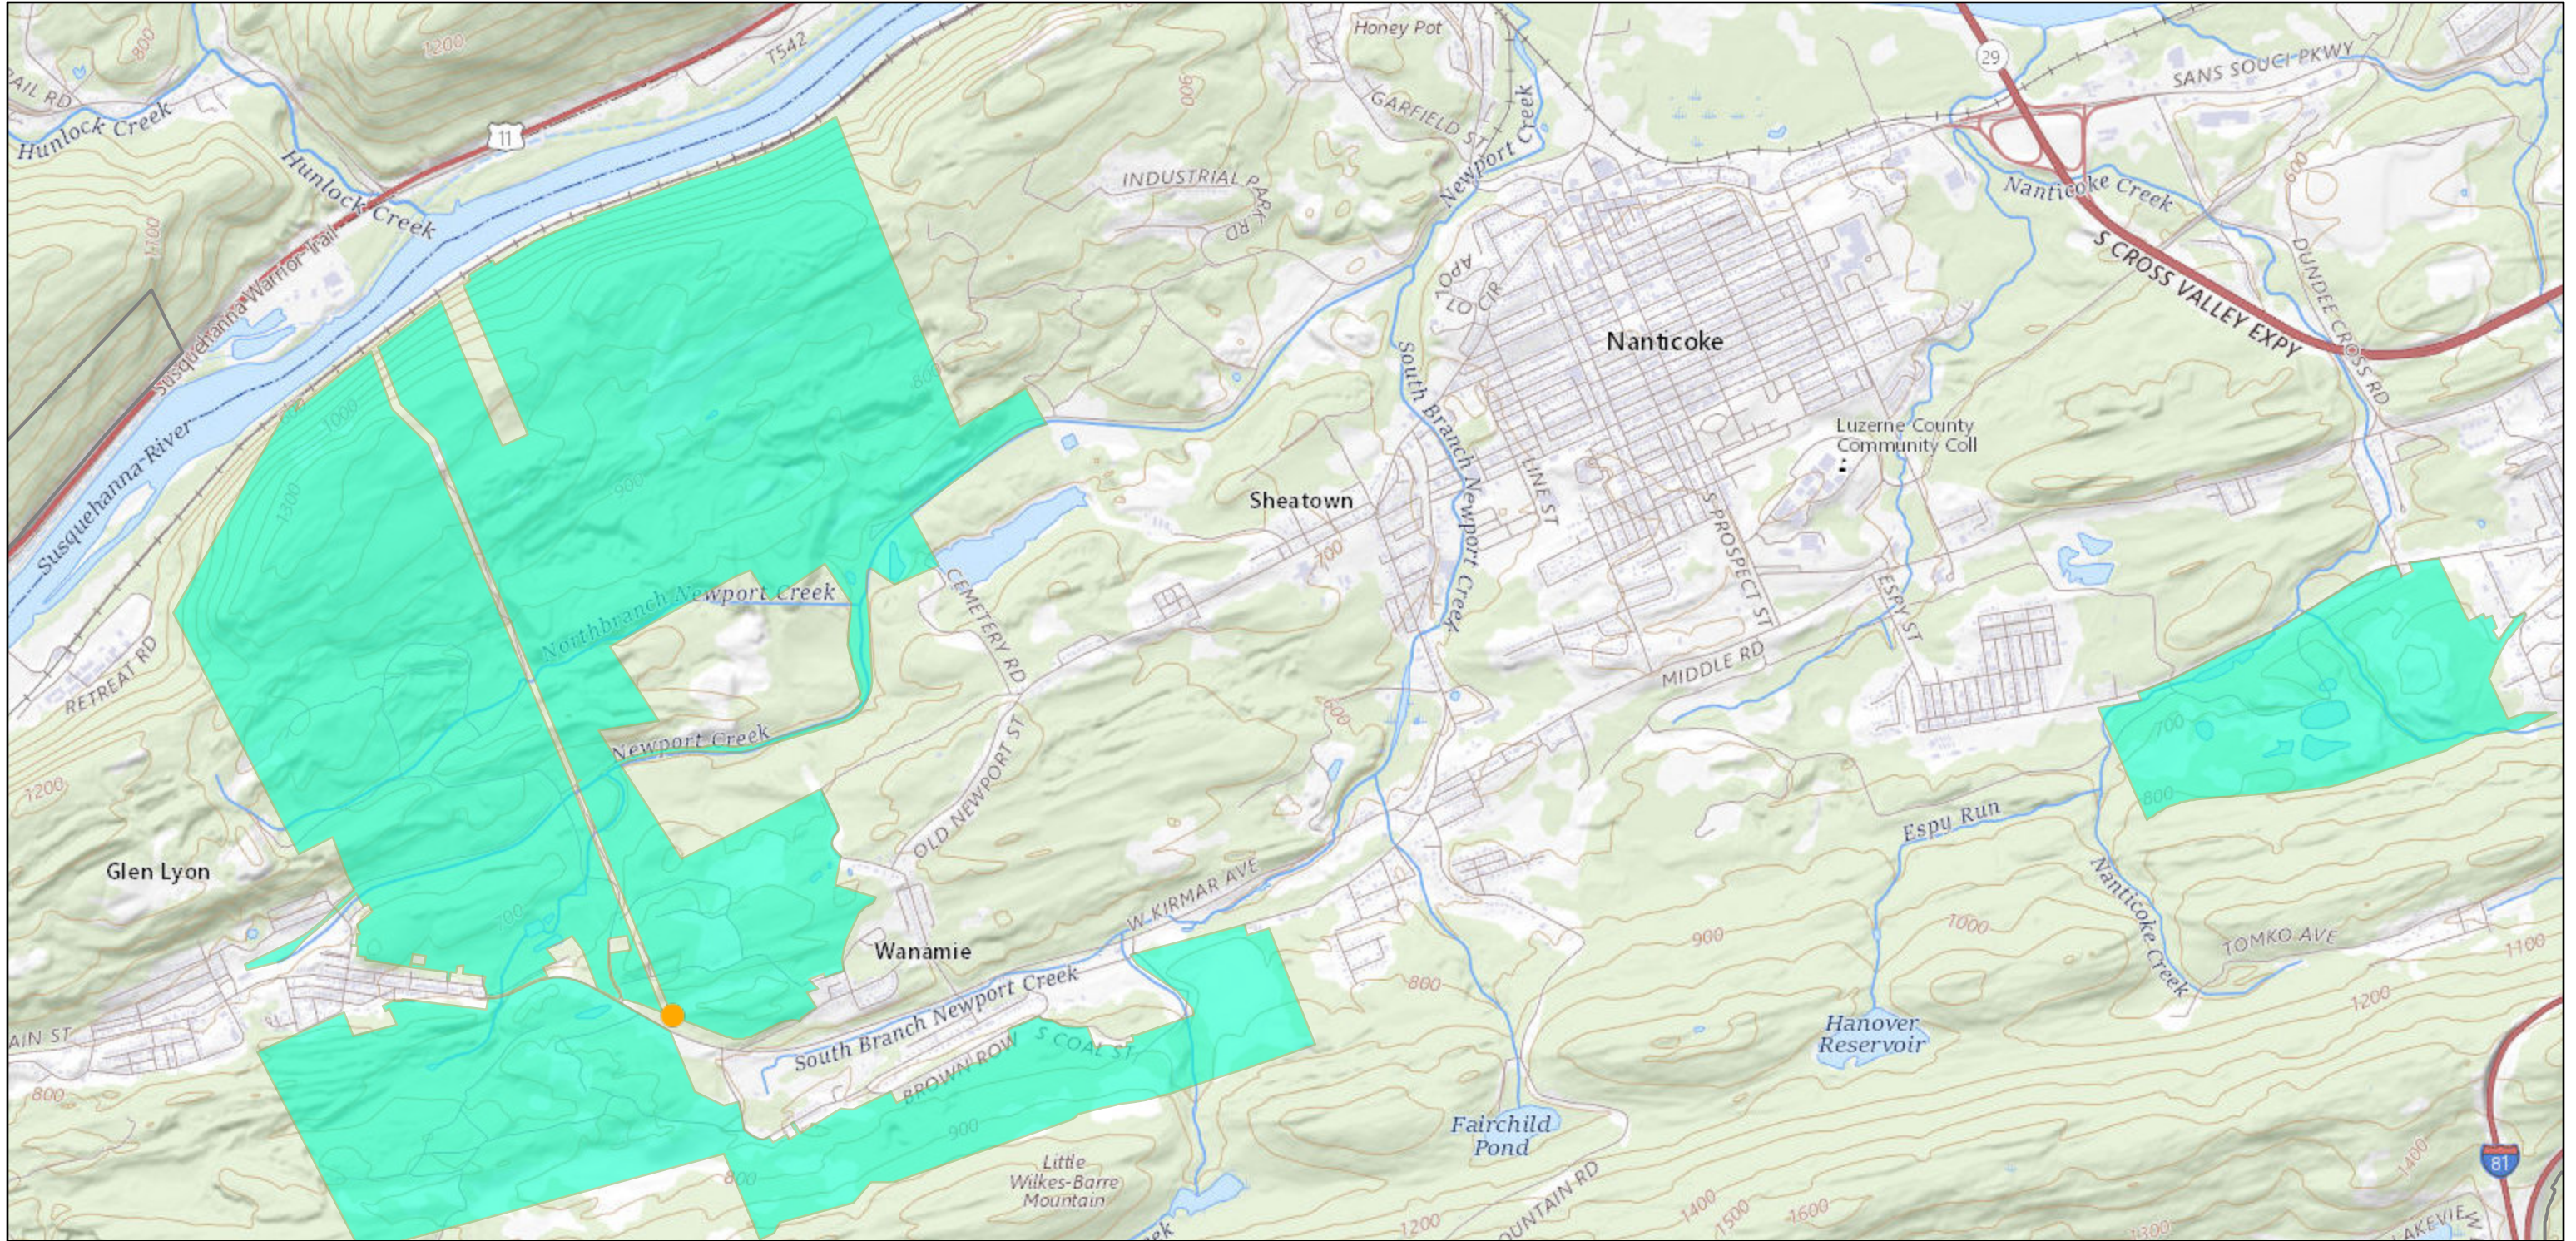

PA Game Commission Mapping Center

10/21/2021, 2:24:24 PM

-  Game Lands
-  Hunter Access - Cooperator Locations
-  Hunter Access - Forest Game Properties

USGS The National Map: National Boundaries Dataset, 3DEP Elevation Program, Geographic Names Information System, National Hydrography Dataset, National Land Cover Database, National Structures Dataset, and National Transportation Dataset;